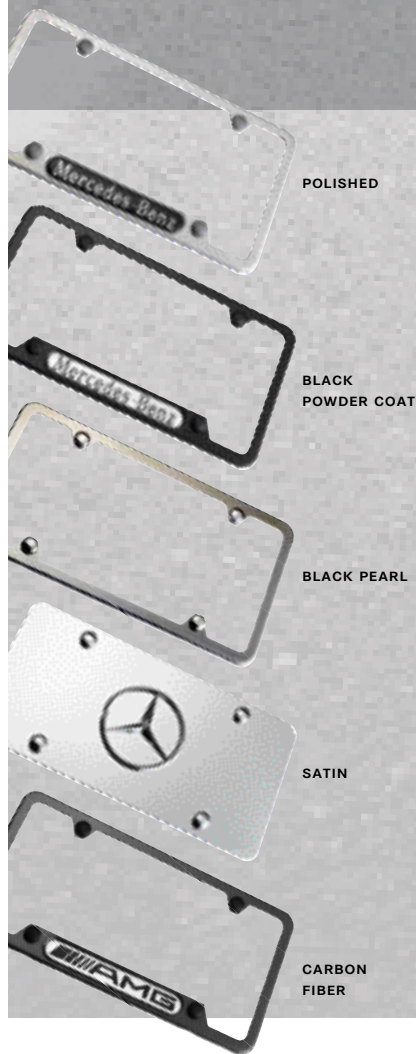

[2]

[1]

[2]

Wood & Leather Steering Wheel

Add a touch of distinguished elegance to your E-Class with this finely-crafted steering wheel. Made with durable, richly-grained leather and hand-burnished wood to match your car's interior.

Available wood:

[1] black birdseye maple

[2] burl walnut

Illuminated Door Sills

Light-up your E-Class in eye-catching style each time you open the door with these luminous blue-colored "Mercedes-Benz" stainless steel door sills. | Available in a set of 2 (front only) or in a set of 4 (front and rear) |

Trunk Handle [A]

Made of stainless steel in polished or satin finish, this handle attaches to the trunk lid and licence plate frame to help prevent fingerprints and reduce the possibility of scratching the finish on your E-Class.

License Plate Frames [B]

Choose from several quality stainless steel designs in an assortment of durable finishes to enhance the appearance of your license plates without blocking registration tags. Design styles include: Mercedes-Benz frame, Slimline frame, AMG Logo frame, and Star Marque solid plate.