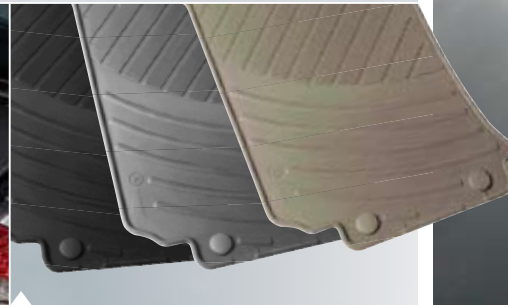

All-Season Floor Mat Set

These custom-designed rubber floor mats are a great way to keep the carpet in your E-Class in top condition. Deep channels trap sand, mud and melting snow. Easy to clean. Available in black, grey or beige. | Set of 4 |

UTILITY & CARE